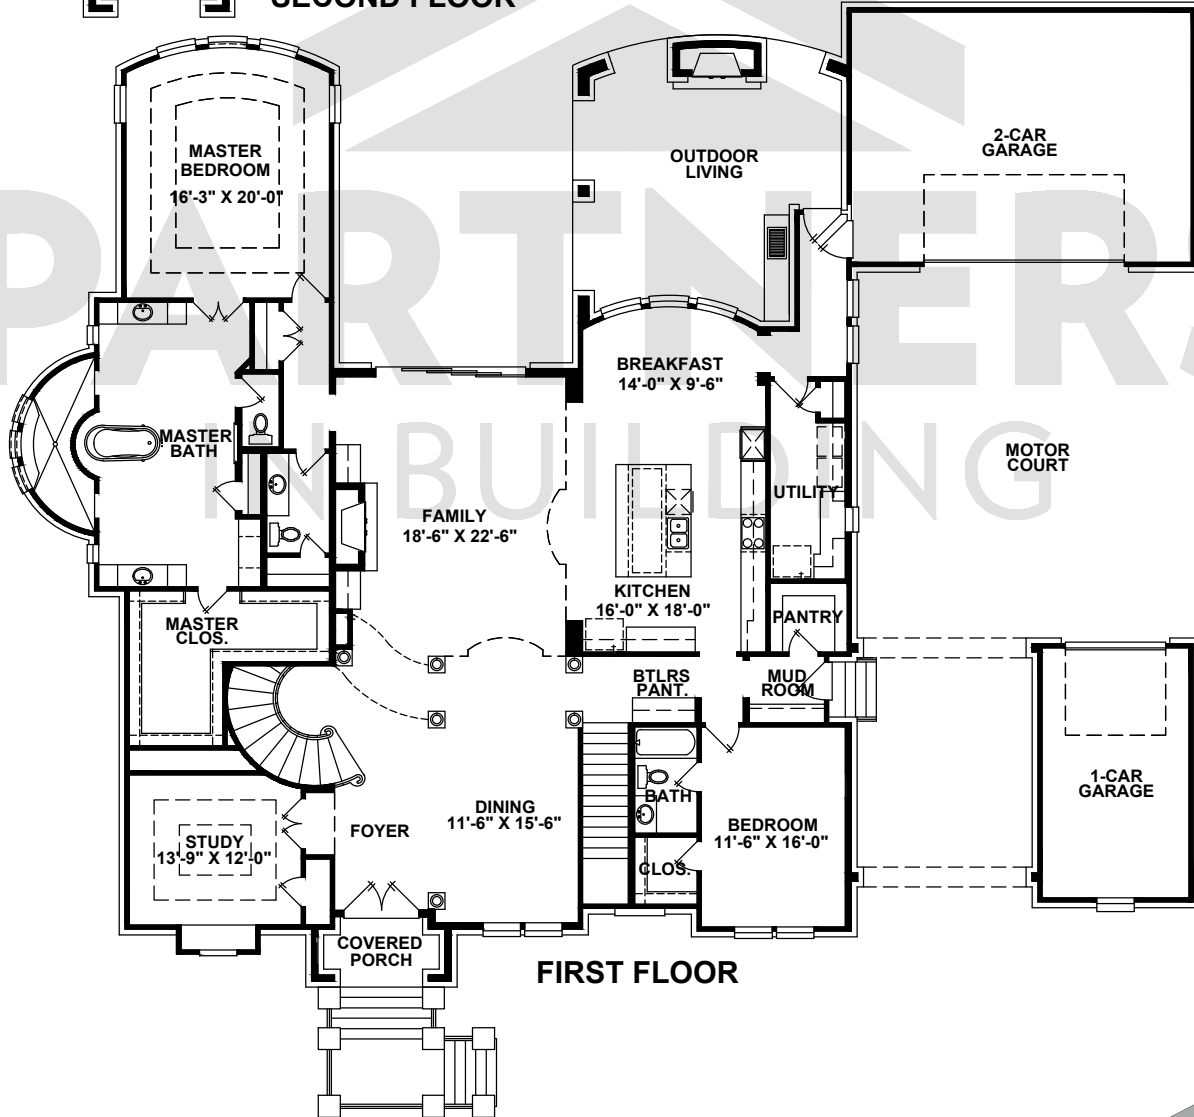

# PLAN 25003

6128 SQ. FT.  
95'-0" x 78'-9"

WINDOW PLACEMENT, ROOF LINE AND PORCHES MAY VARY BY ELEVATION. SQUARE FOOTAGE AND ROOM DIMENSIONS ARE APPROXIMATE. VARIANCES IN SQUARE FOOTAGE MAY OCCUR IN DIFFERENT ELEVATIONS OR WHEN SPECIAL FEATURES ARE SUBJECT TO CHANGE WITHOUT NOTICE. THESE PLANS AND SPECIFICATIONS ARE COPYRIGHTED AND MAY NOT BE USED WITHOUT THE EXPRESS WRITTEN CONSENT OF PARTNERS IN BUILDING, L.P. THIS COPYRIGHT NOTICE AND WARNING IS "COPYRIGHT MANAGEMENT INFORMATION" UNDER THE DIGITAL MILLENNIUM COPYRIGHT ACT, 17 U.S.C. § 1202, AND IS NOT A TRADE SECRET OR PROPRIETARY INFORMATION. © 2015 PARTNERS IN BUILDING. DO NOT REMOVE OR MODIFY THIS NOTICE