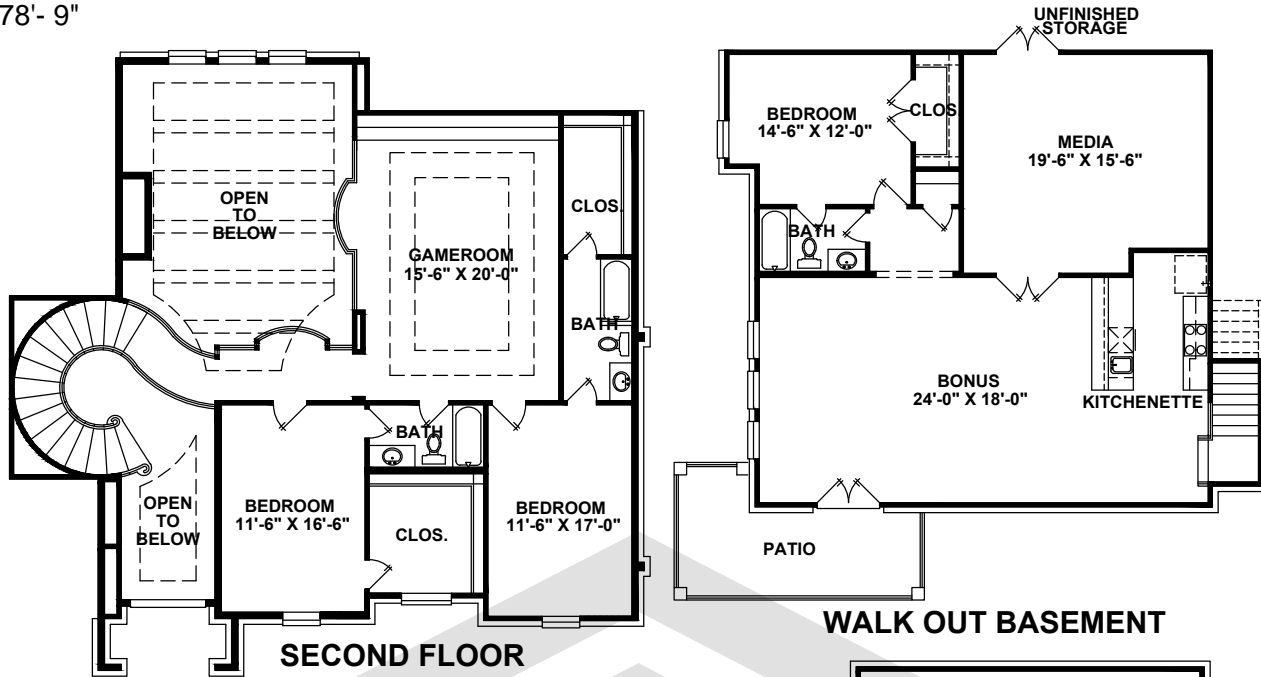

# PLAN 25003

6128 SQ. FT.  
95'-0" x 78'-9"

WINDOW PLACEMENT, ROOF LINE AND PORCHES MAY VARY BY ELEVATION. SQUARE FOOTAGE AND ROOM DIMENSIONS ARE APPROXIMATE. VARIANCES IN SQUARE FOOTAGE MAY OCCUR IN DIFFERENT ELEVATIONS OR WHEN SPECIAL FEATURES ARE SUBJECT TO CHANGE WITHOUT NOTICE. THESE PLANS AND SPECIFICATIONS ARE COPYRIGHTED AND MAY NOT BE USED WITHOUT THE EXPRESS WRITTEN CONSENT OF PARTNERS IN BUILDING, L.P. THIS COPYRIGHT NOTICE AND WARNING IS "COPYRIGHT MANAGEMENT INFORMATION" UNDER THE DIGITAL MILLENNIUM COPYRIGHT ACT, 17 U.S.C. § 1202, AND IS NOT A TRADE SECRET OR PROPRIETARY INFORMATION. © 2015 PARTNERS IN BUILDING. DO NOT REMOVE OR MODIFY THIS NOTICE