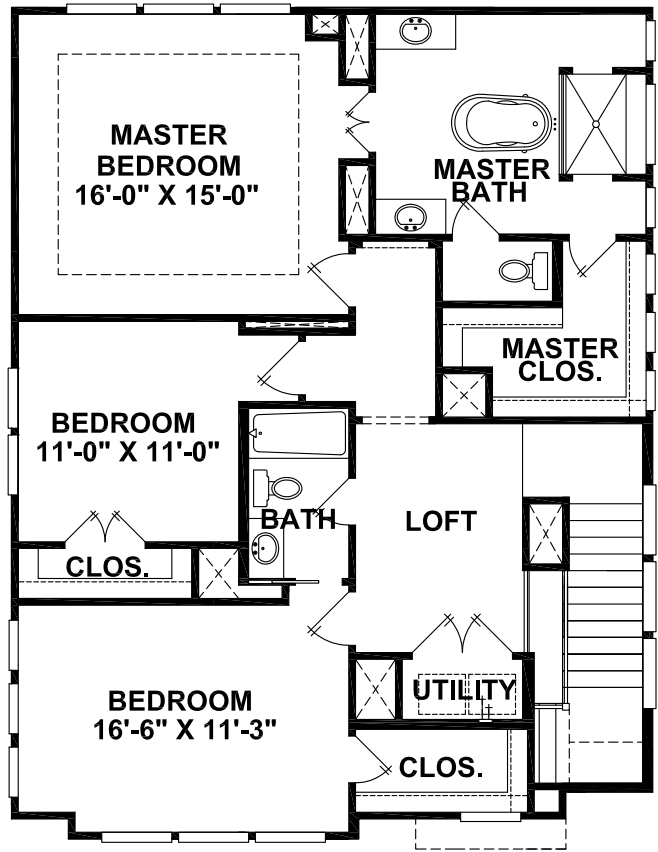

SWAROVSKI

3160 SQ. FT.

32'-0" x 41'-6"

SECOND FLOOR

THIRD FLOOR

FIRST FLOOR

WINDOW PLACEMENT, ROOF LINE AND PORCHES MAY VARY BY ELEVATION. SQUARE FOOTAGE AND ROOM DIMENSIONS ARE APPROXIMATE. VARIANCES IN SQUARE FOOTAGE MAY OCCUR IN DIFFERENT ELEVATIONS OR WHEN SPECIAL FEATURES ARE SUBJECT TO CHANGE WITHOUT NOTICE. THESE PLANS AND SPECIFICATIONS ARE COPYRIGHTED AND MAY NOT BE USED WITHOUT THE EXPRESS WRITTEN CONSENT OF PARTNERS IN BUILDING, L.P. THIS COPYRIGHT NOTICE AND WARNING IS "COPYRIGHT MANAGEMENT INFORMATION" UNDER THE DIGITAL MILLENNIUM COPYRIGHT ACT, 17 U.S.C. §1202, AND IS UTILIZED TO PREVENT AND POLICE COPYRIGHT INFRINGEMENT. ©PARTNERS IN BUILDING L.P. 2015 DO NOT REMOVE OR MODIFY THIS NOTICE