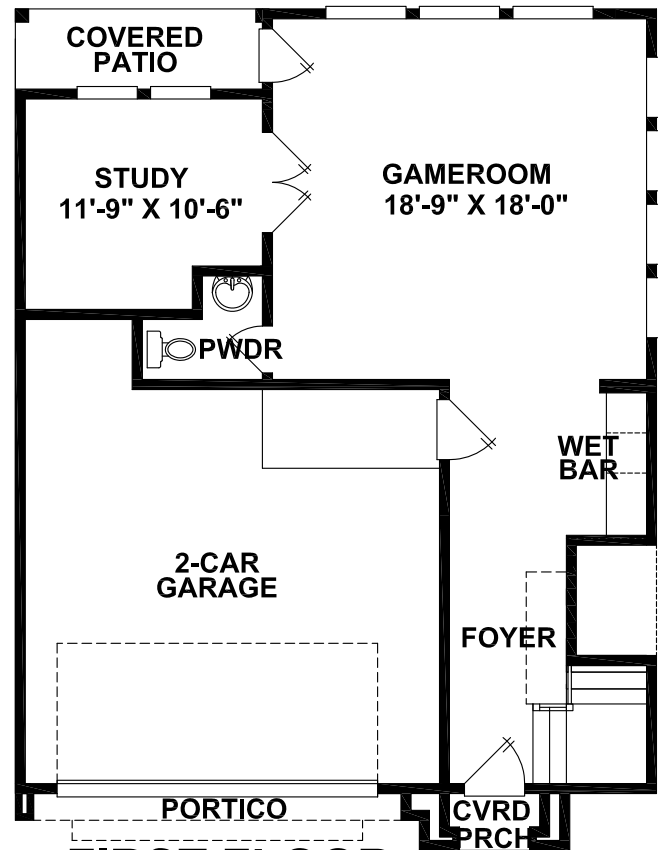

SWAROVSKI

3160 SQ. FT.

32'-0" x 41'-6"

SECOND FLOOR

THIRD FLOOR

FIRST FLOOR

WINDOW PLACEMENT, ROOF LINE AND PORCHES MAY VARY BY ELEVATION. SQUARE FOOTAGE AND ROOM DIMENSIONS ARE APPROXIMATE. VARIANCES IN SQUARE FOOTAGE MAY OCCUR IN DIFFERENT ELEVATIONS OR WHEN SPECIAL FEATURES ARE SUBJECT TO CHANGE WITHOUT NOTICE. THESE PLANS AND SPECIFICATIONS ARE COPYRIGHTED AND MAY NOT BE USED WITHOUT THE EXPRESS WRITTEN CONSENT OF PARTNERS IN BUILDING, L.P. THIS COPYRIGHT NOTICE AND WARNING IS "COPYRIGHT MANAGEMENT INFORMATION" UNDER THE DIGITAL MILLENNIUM COPYRIGHT ACT, 17 U.S.C. §1202, AND IS UTILIZED TO PREVENT AND POLICE COPYRIGHT INFRINGEMENT. ©PARTNERS IN BUILDING L.P. 2015 DO NOT REMOVE OR MODIFY THIS NOTICE