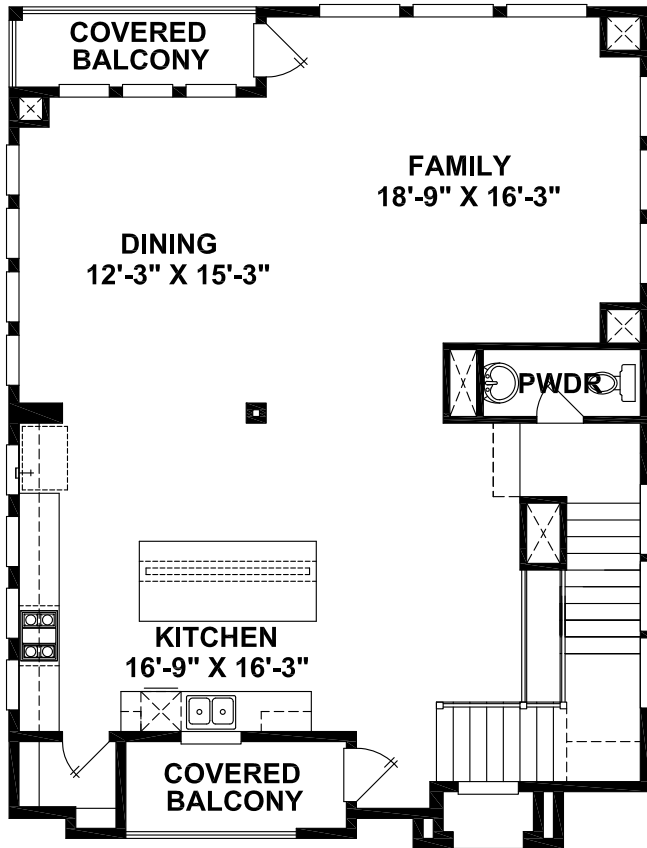

SWAROVSKI

3160 SQ. FT.

32'-0" x 41'-6"

SECOND FLOOR

THIRD FLOOR

FIRST FLOOR

WINDOW PLACEMENT, ROOF LINE AND PORCHES MAY VARY BY ELEVATION. SQUARE FOOTAGE AND ROOM DIMENSIONS ARE APPROXIMATE. VARIANCES IN SQUARE FOOTAGE MAY OCCUR IN DIFFERENT ELEVATIONS OR WHEN SPECIAL FEATURES ARE SUBJECT TO CHANGE WITHOUT NOTICE. THESE PLANS AND SPECIFICATIONS ARE COPYRIGHTED AND MAY NOT BE USED WITHOUT THE EXPRESS WRITTEN CONSENT OF PARTNERS IN BUILDING, L.P. THIS COPYRIGHT NOTICE AND WARNING IS "COPYRIGHT MANAGEMENT INFORMATION" UNDER THE DIGITAL MILLENNIUM COPYRIGHT ACT, 17 U.S.C. §1202, AND IS UTILIZED TO PREVENT AND POLICE COPYRIGHT INFRINGEMENT. ©PARTNERS IN BUILDING L.P. 2015 DO NOT REMOVE OR MODIFY THIS NOTICE